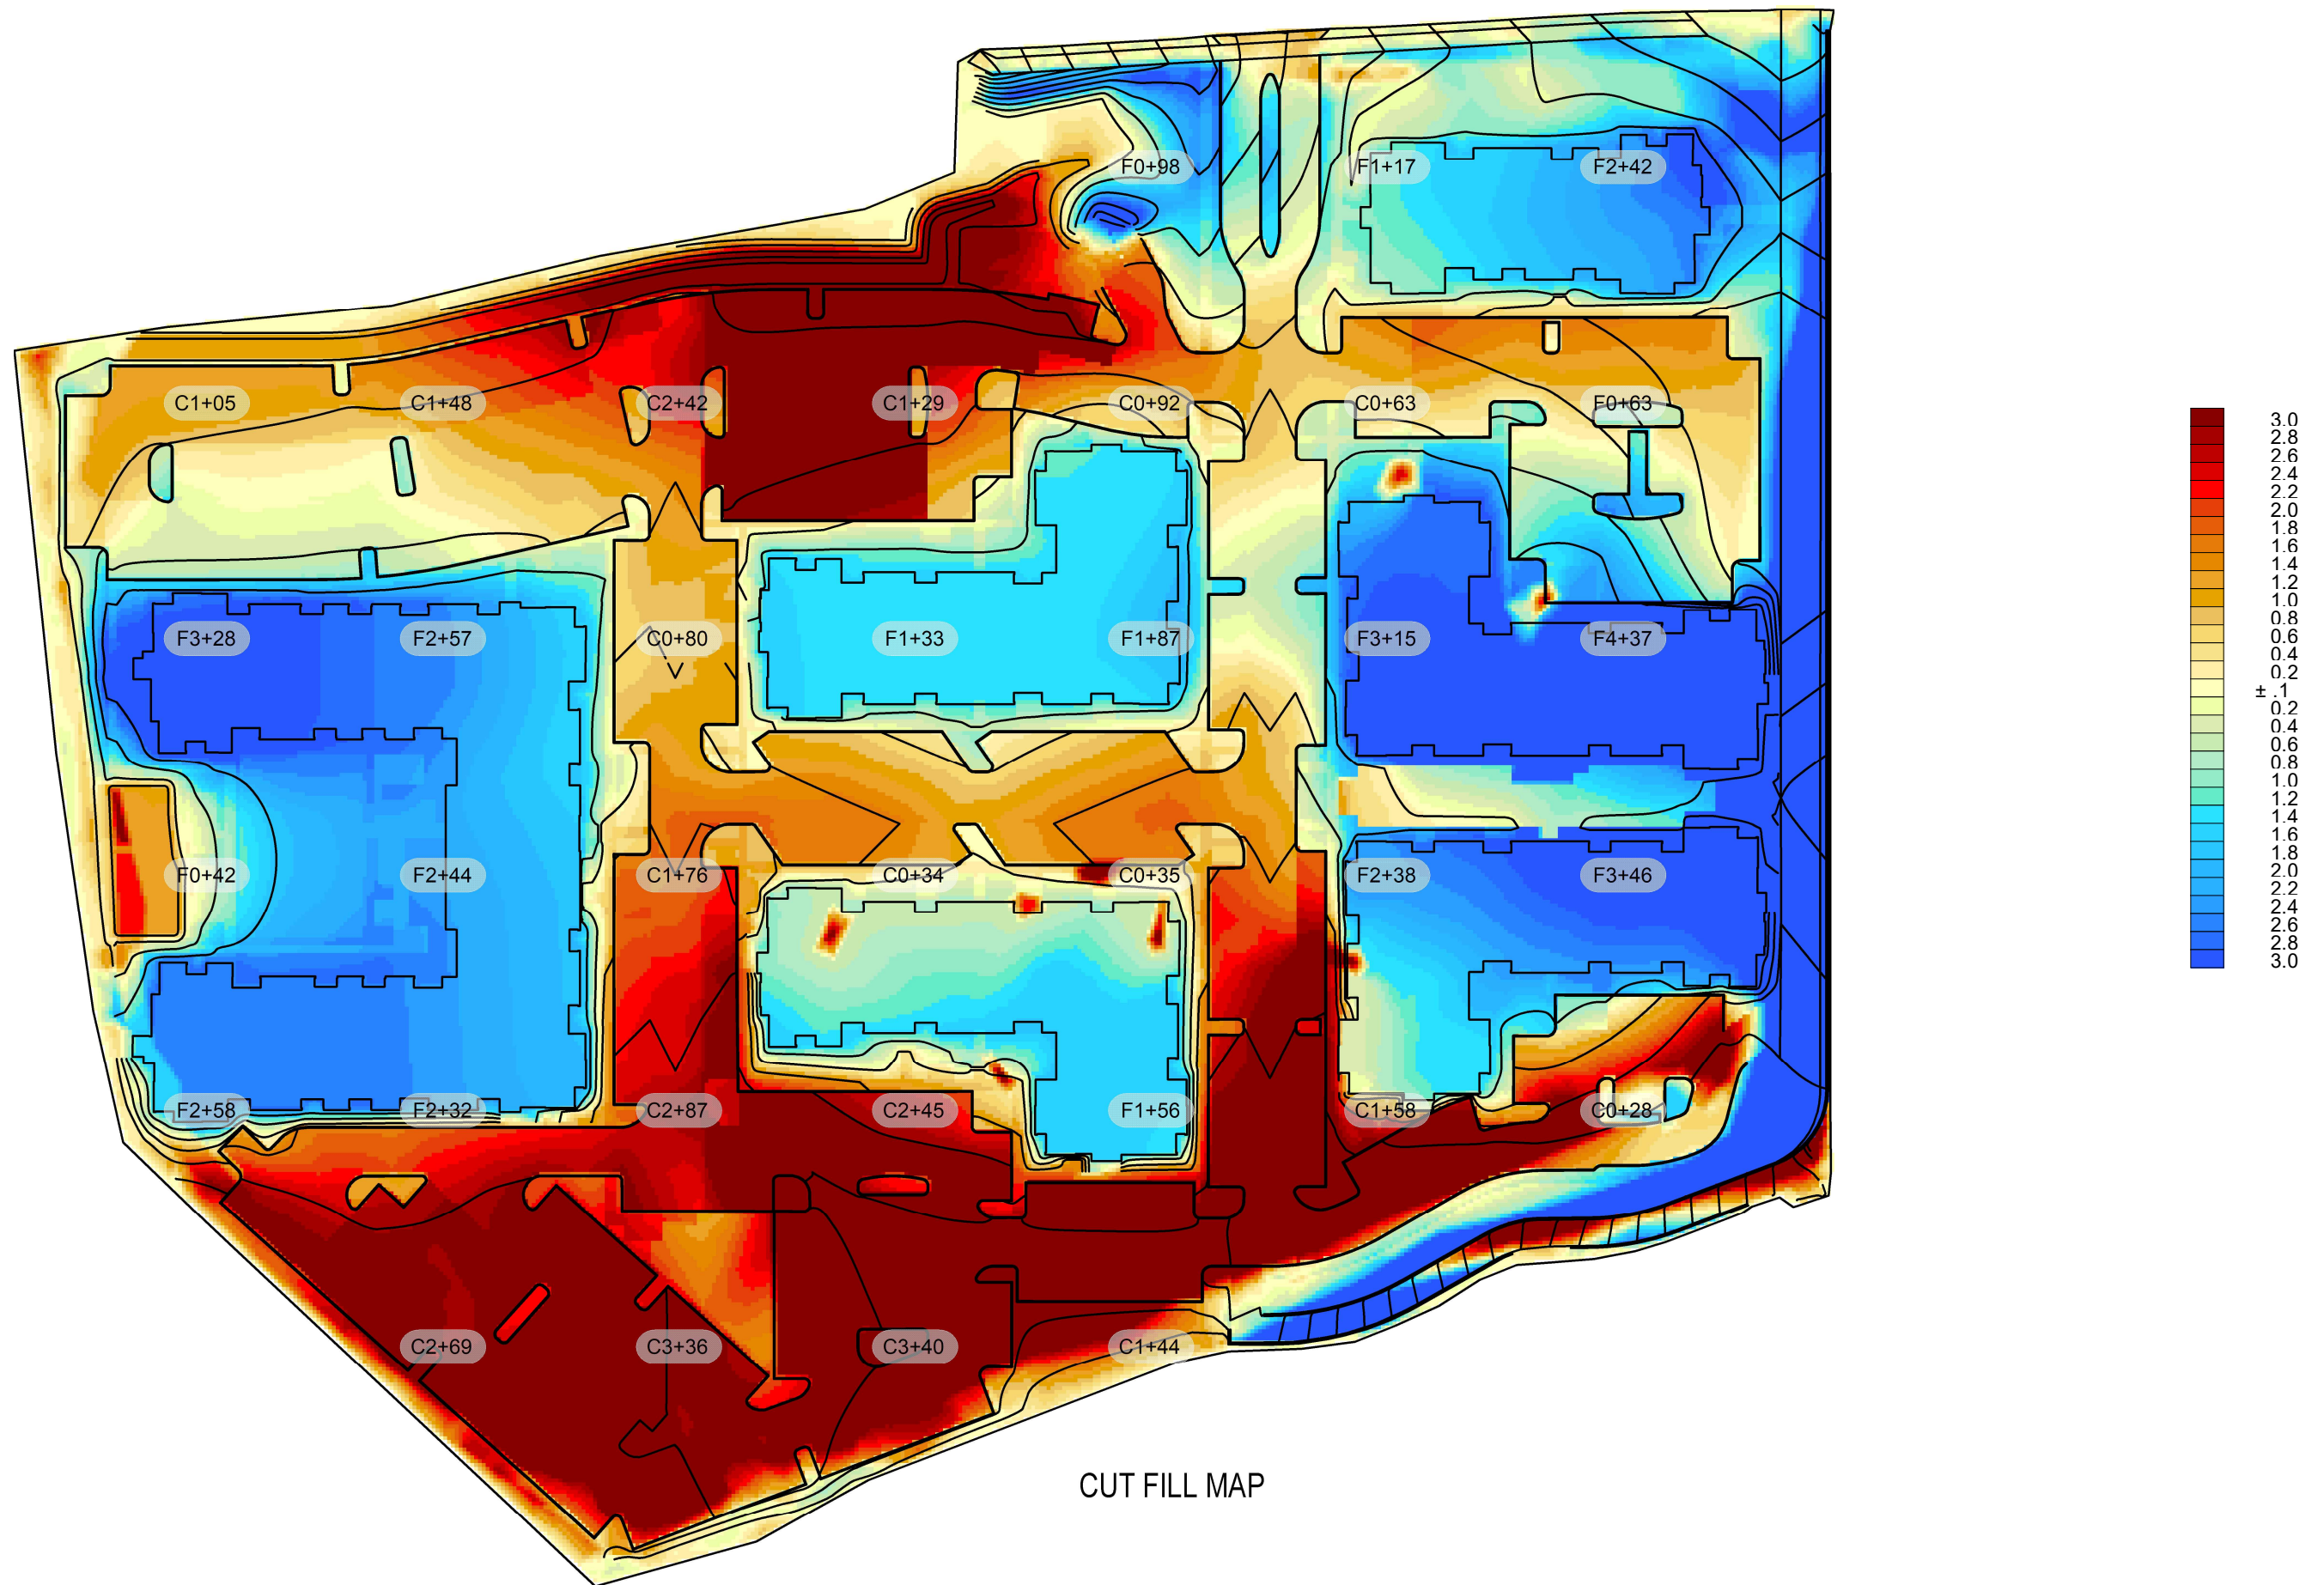

MOSBY RIVERSIDE

NASHVILLE, DAVIDSON COUNTY, TENNESSEE

CUT FILL MAP